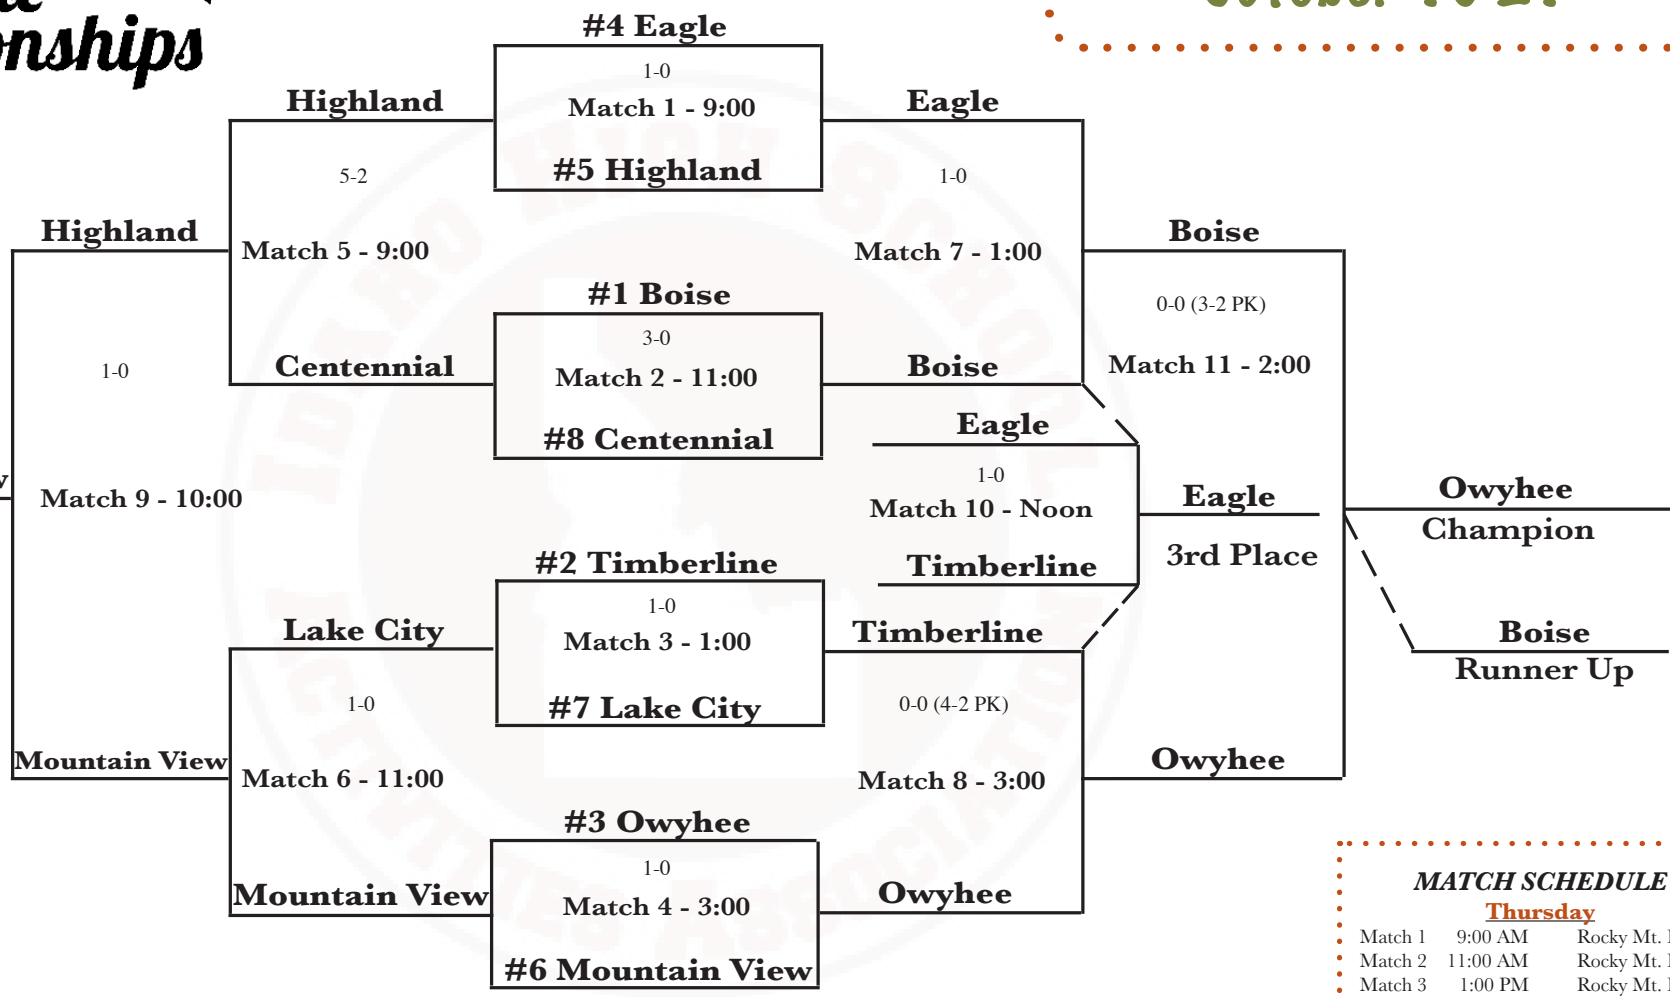

5A Girls
 Rocky Mountain HS, Meridian
 October 19-21

Mountain View
 Consolation

1-2B - Lewiston
 2-0
3F - Centennial

3E - Owyhee
 2-0
5-6B - Madison

State Play-In Match

State Play-In Match

MATCH SCHEDULE

Thursday		
Match 1	9:00 AM	Rocky Mt. HS
Match 2	11:00 AM	Rocky Mt. HS
Match 3	1:00 PM	Rocky Mt. HS
Match 4	3:00 PM	Rocky Mt. HS
Friday		
Match 5	9:00 AM	Rocky Mt. HS
Match 6	11:00 AM	Rocky Mt. HS
Match 7	1:00 PM	Rocky Mt. HS
Match 8	3:00 PM	Rocky Mt. HS
Saturday		
Match 9	10:00 AM	Rocky Mt. HS
Match 10	NOON	Rocky Mt. HS
Match 11	2:00 PM	Rocky Mt. HS